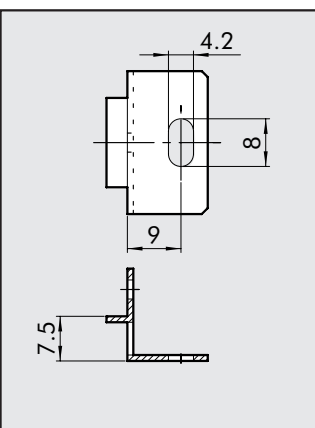

Code Description

9200701 ACC. SF100 - BIT - ND 1/4

COVER DISASSEMBLY SPANNER

Code Description

9170401 ACC CS CS BIT

ASSEMBLY PLATE (PAIR)

Code Description

9170201 ACC PA 1/8 - 1/4 BIT

REDUCER PLUG DISASSEMBLY SPANNER

Code Description

9170501 ACC CS OTR BIT

WALL MOUNTING BRACKET (PAIR)

Code Description

9170301 ACC SF 1/8 - 1/4 BIT

BOWL DISASSEMBLY SPANNER

Code Description

9170601 ACC CS TF - TL BIT

bit SPARE PARTS

UPPER COVER FOR MR

Code Description

- 9250805 SPARES CS 1/8 1/4 BIT 02
- 9250806 SPARES CS 1/8 1/4 BIT 04
- 9250807 SPARES CS 1/8 1/4 BIT 08
- 9250808 SPARES CS 1/8 1/4 BIT 012